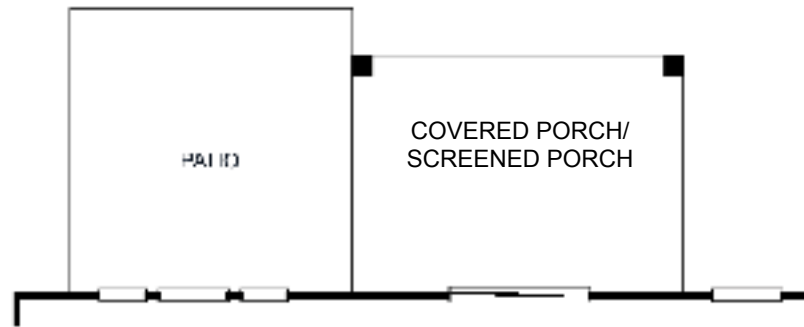

THE Bedford PLAN