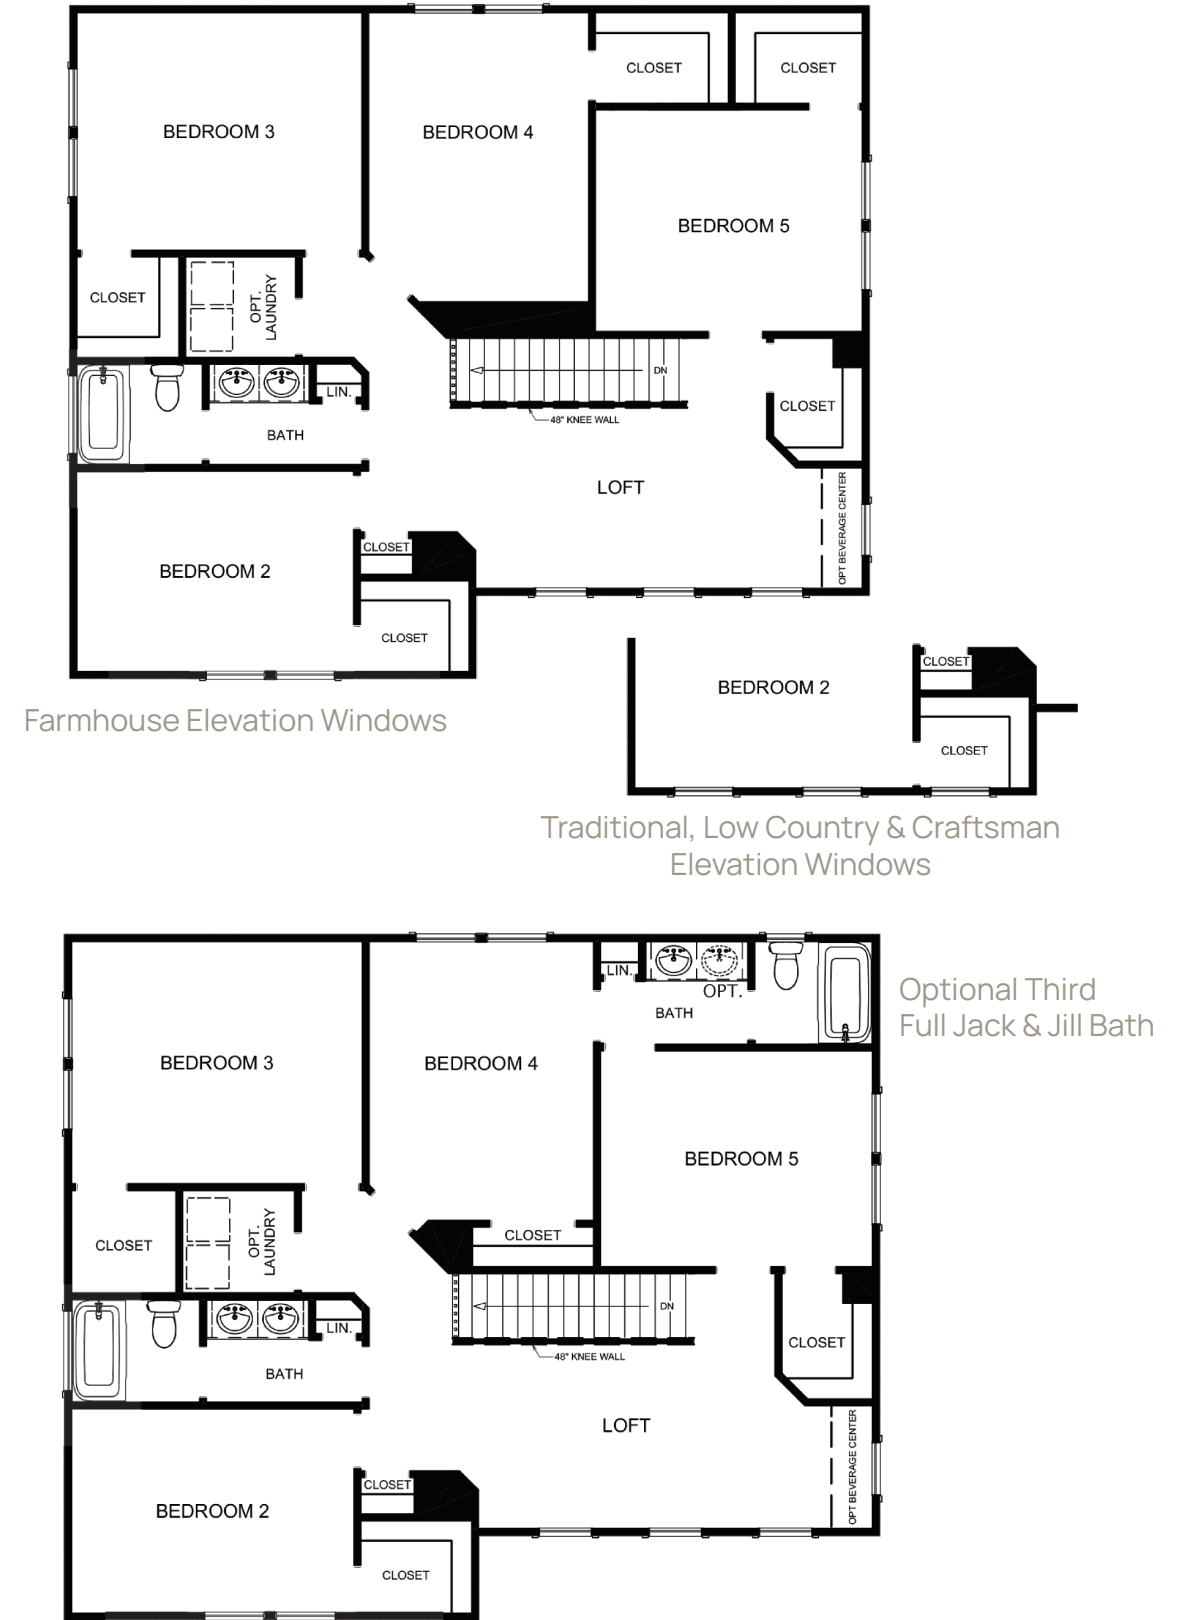

## Incredible Included Features

- James Hardie Siding
- 9 Foot Ceiling on First & Second Floor
- Second Floor Loft
- First Floor Primary Suite
- Large Kitchen Island
- Mudroom off Garage Entry
- Separate Soaker Tub & Shower in Primary Bath

# Franklin

Low Country

Traditional

Farmhouse  
Shown with Optional Black Windows

Craftsman

 *The Reserve*  
AT CEDAR POINT

Suffolk, Virginia

# The Franklin Plan

Wrap Porch on Low Country Elevation

## FIRST FLOOR

Farmhouse Elevation Windows

Traditional, Low Country & Craftsman Elevation Windows

Optional Third Full Jack & Jill Bath