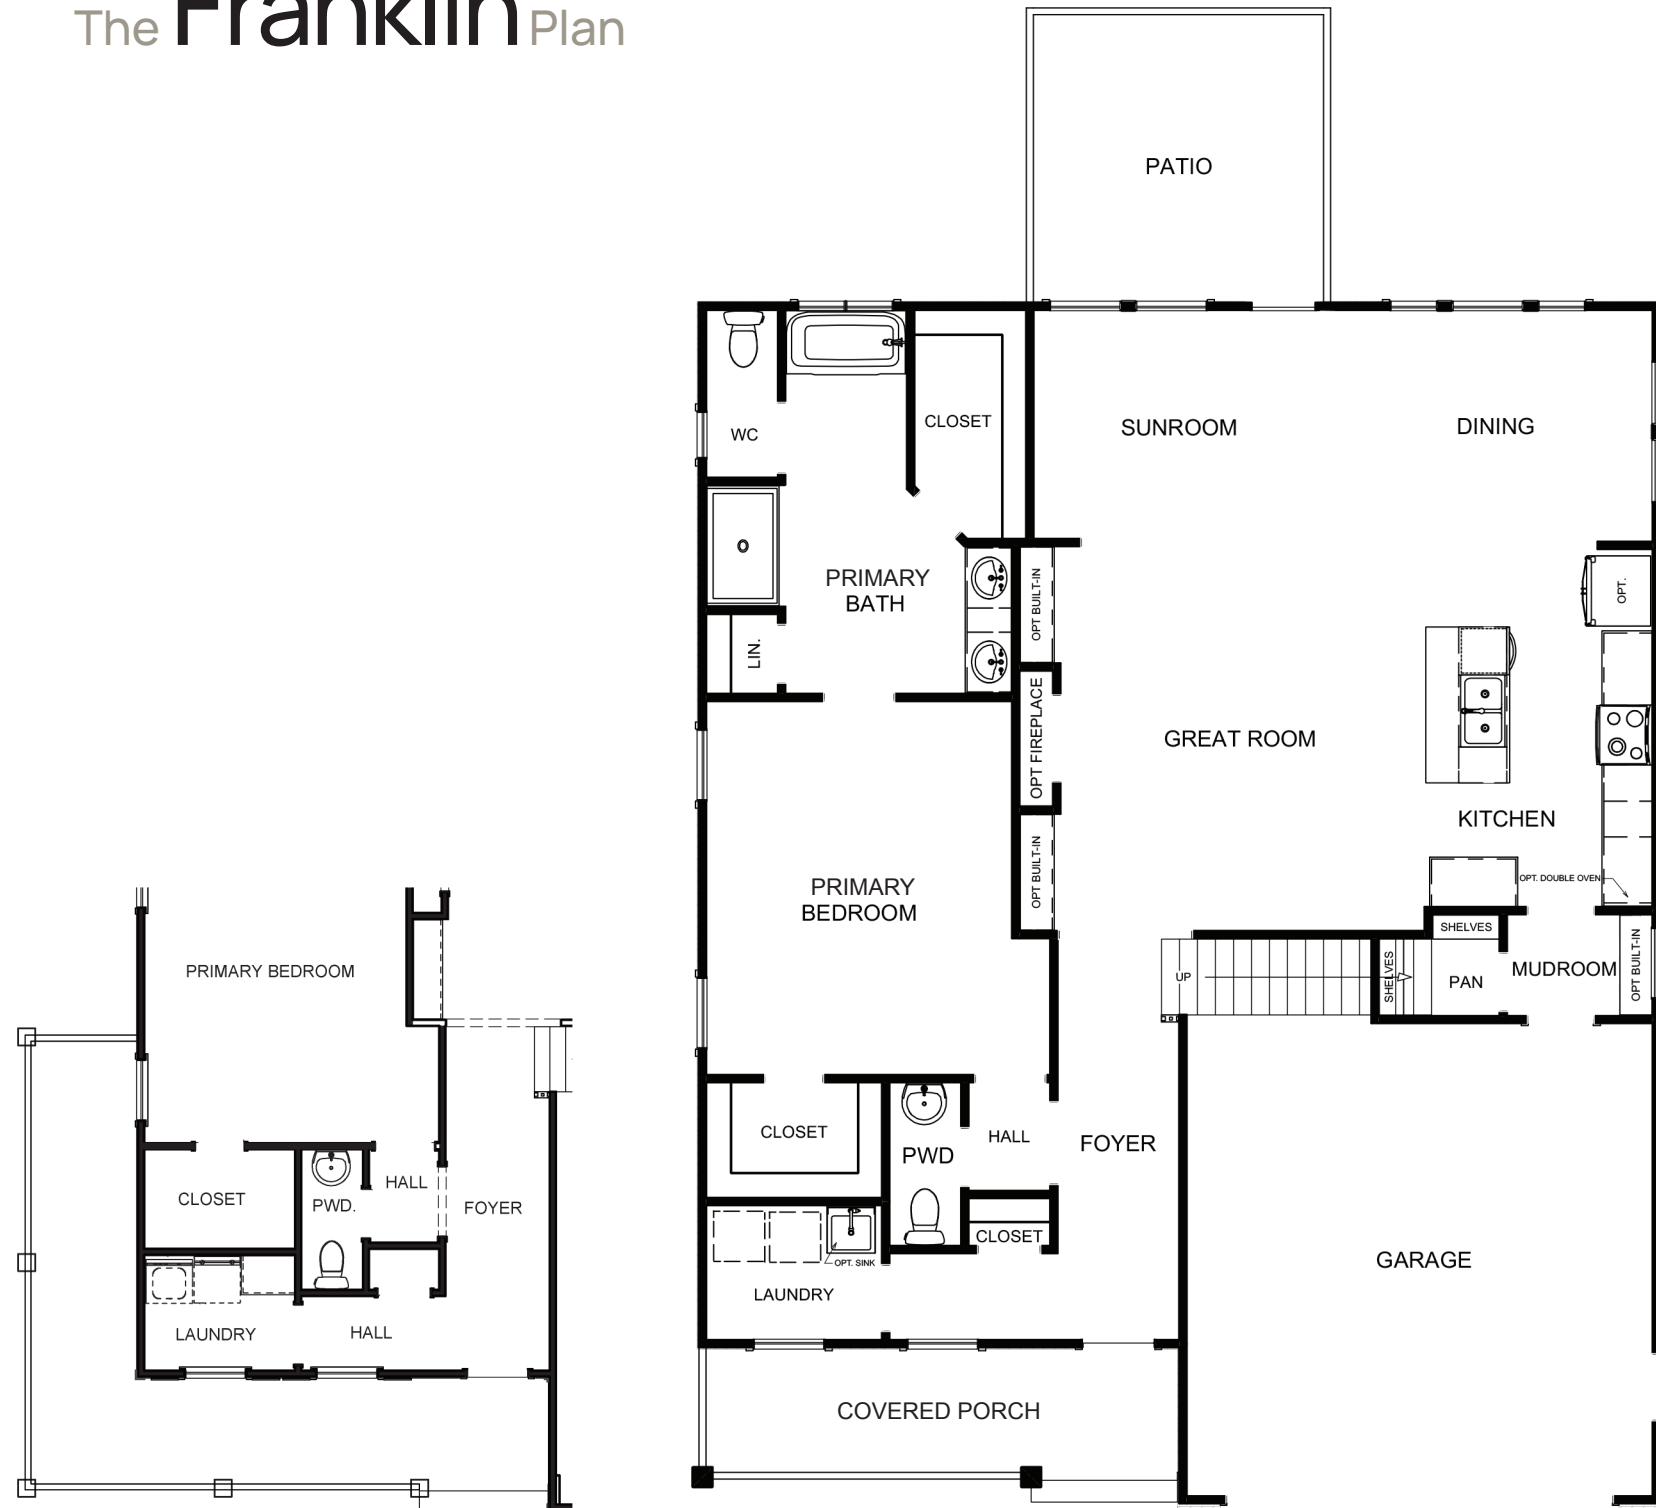

## Incredible Included Features

- James Hardie Siding
- 9 Foot Ceiling on First & Second Floor
- Second Floor Loft
- First Floor Primary Suite
- Large Kitchen Island
- Mudroom off Garage Entry
- Separate Soaker Tub & Shower in Primary Bath

# Franklin

Low Country

Traditional

Farmhouse  
Shown with Optional Black Windows

Craftsman

 *The Reserve*  
AT CEDAR POINT

Suffolk, Virginia

# The Franklin Plan

Wrap Porch on Low Country Elevation

## FIRST FLOOR

Farmhouse Elevation Windows

Traditional, Low Country & Craftsman Elevation Windows

Optional Third Full Jack & Jill Bath