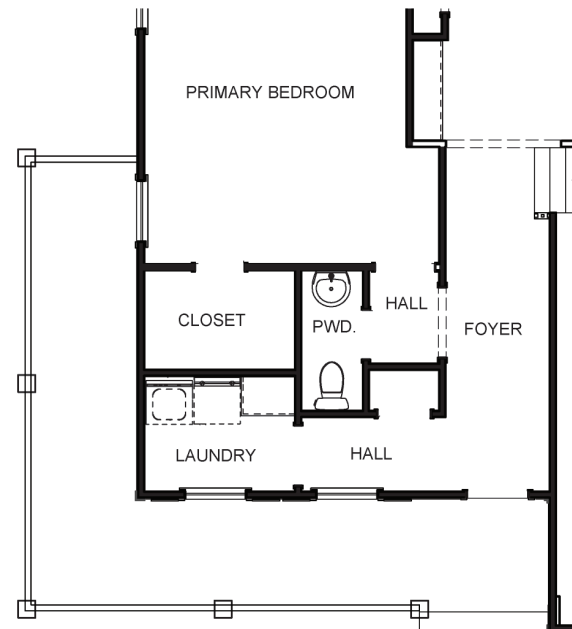

## Incredible Included Features

- James Hardie Siding
- 9 Foot Ceiling on First & Second Floor
- Second Floor Loft
- First Floor Primary Suite
- Large Kitchen Island
- Mudroom off Garage Entry
- Separate Soaker Tub & Shower in Primary Bath

# The Franklin Plan

Wrap Porch on Low Country Elevation

## FIRST FLOOR

Farmhouse Elevation Windows

Traditional, Low Country & Craftsman Elevation Windows

Optional Third Full Jack & Jill Bath

## SECOND FLOOR