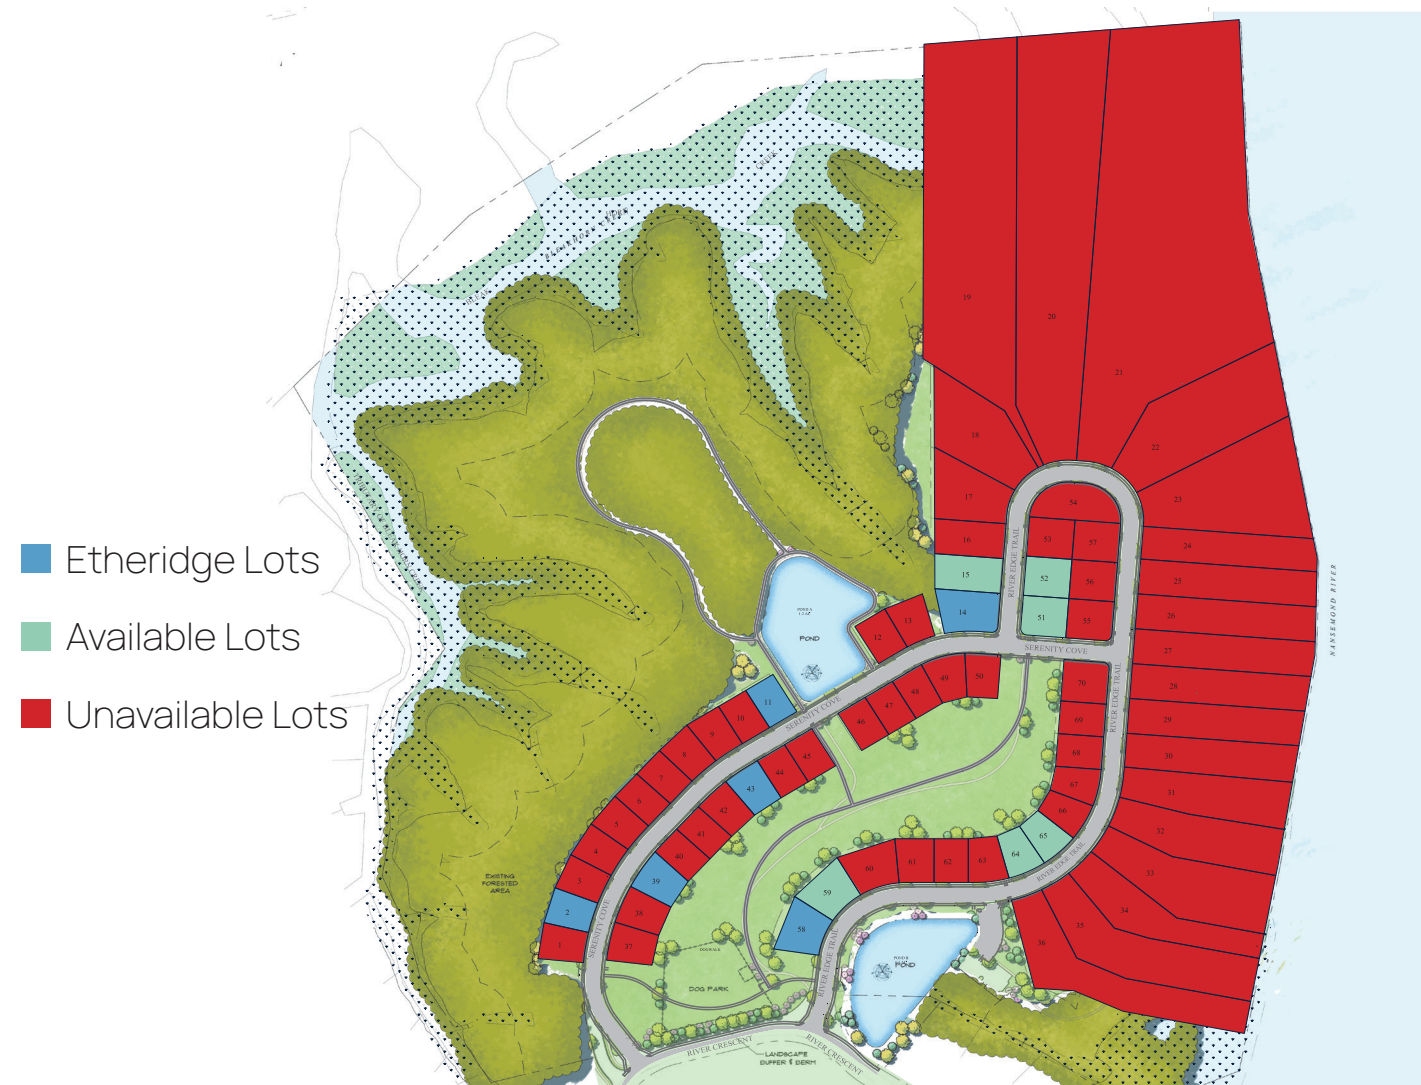

Incredible Included Features

- James Hardie Siding
- 9 Foot Ceiling on First & Second Floor
- Second Floor Loft
- First Floor Primary Suite
- Large Kitchen Island
- Mudroom off Garage Entry
- Separate Soaker Tub & Shower in Primary Bath

Selected Home Enhancements

- James Hardie Coastal Collection Exterior Colors
- Low Country Elevation
- 2nd Floor Jack & Jill Bath
- Fireplace
- Double Oven
- 2nd Floor Laundry

ETHERIDGE
CONSTRUCTION
homes built for your family by ours
EtheridgeConstruction.com

5859 Harbour View Blvd., Suite 300, Suffolk, VA 23435

757-210-4417

Marketing & Sales by Berkshire Hathaway HomeServices RW Towne Realty
(757) 935-9010