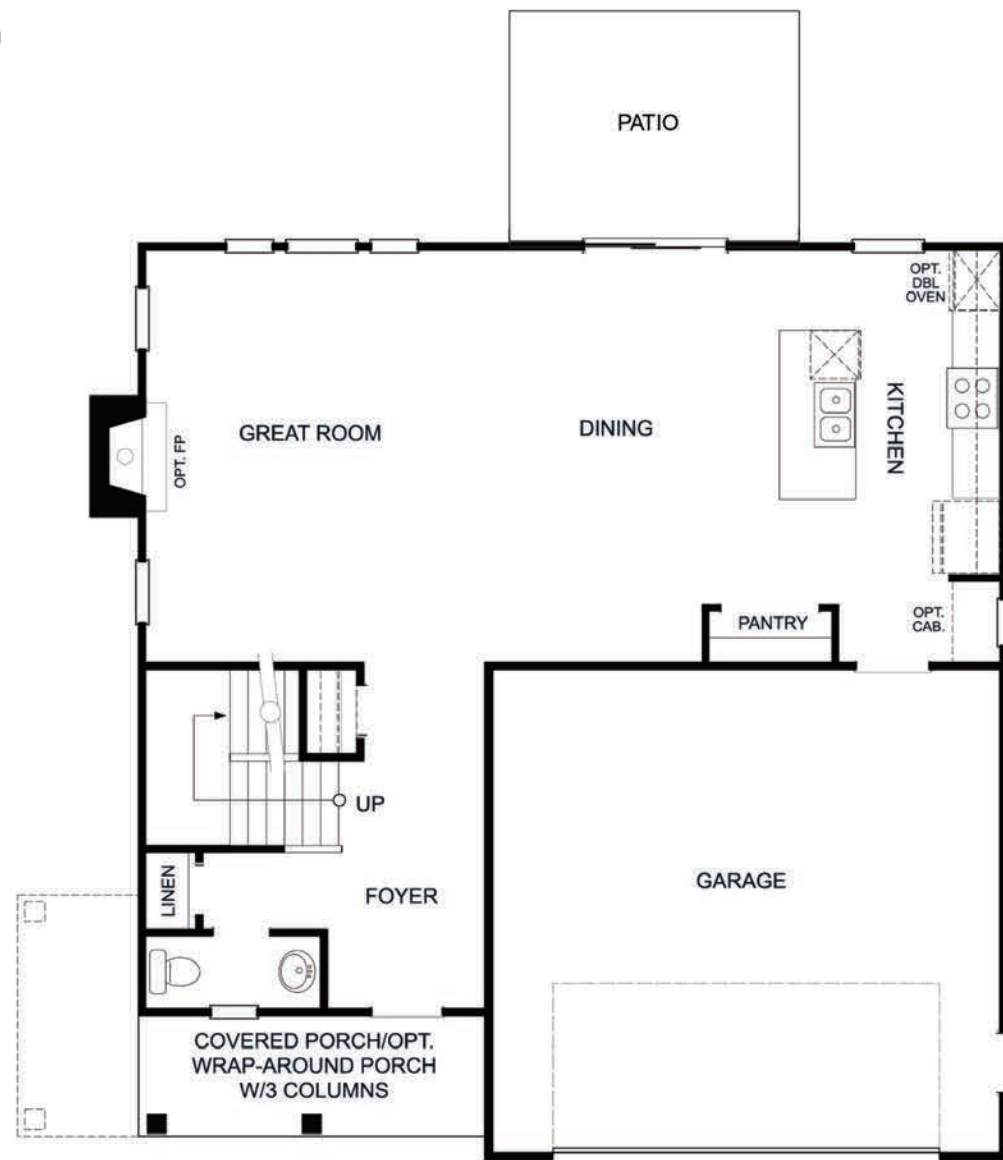

BEDFORD

INCREDIBLE INCLUDED FEATURES

- James Hardie Siding
- 9 Foot Ceiling on First & Second Floor
- Tray Ceiling in Primary Bedroom
- Large Kitchen Island
- Walk-in Closet in All Bedrooms
- Separate Soaker Tub & Shower in Primary Bath

SELECTED HOME ENHANCEMENTS

- Covered Porch
- Sunroom
- Wrap-Around Porch
- Double Oven
- Beverage Center

COASTAL SHOWN WITH OPTIONAL WRAP-AROUND PORCH

PLANTERS STATION

TRADITIONAL

CRAFTSMAN

FARMHOUSE
FARMHOUSE ELEVATION SHOWN WITH
OPTIONAL BLACK WINDOWS

The BEDFORD Plan

FIRST FLOOR

SECOND FLOOR