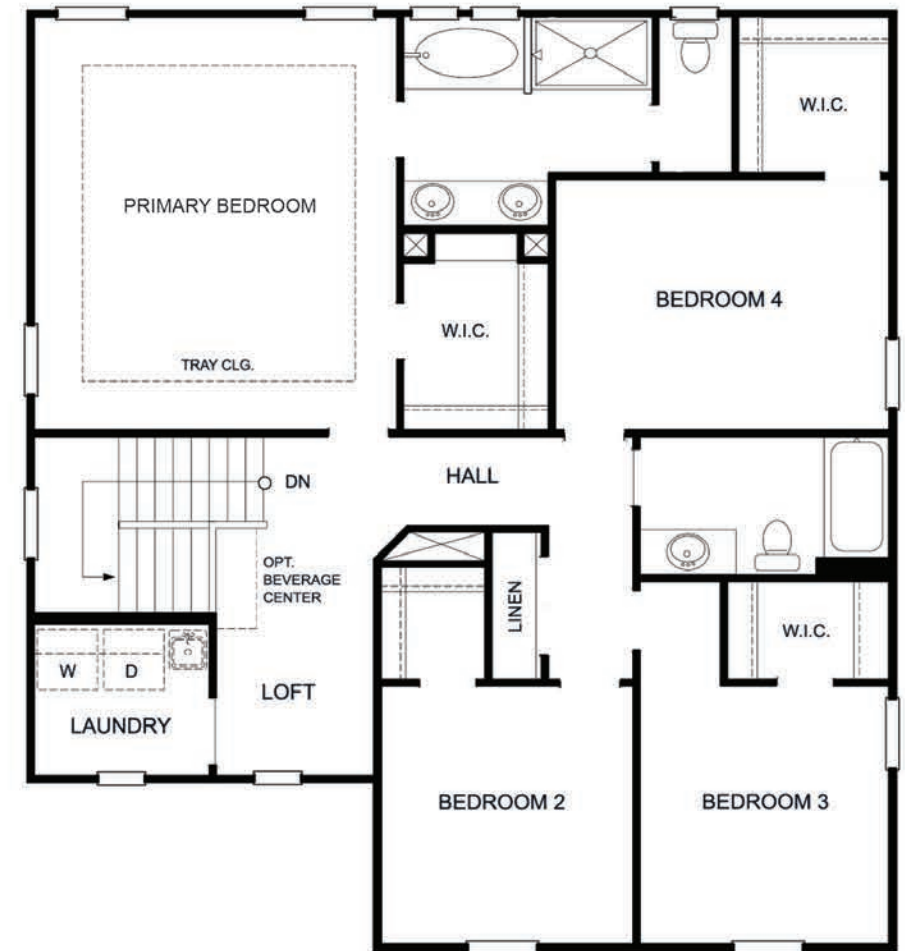

BEDFORD

INCREDIBLE INCLUDED FEATURES

- James Hardie Siding
- 9 Foot Ceiling on First & Second Floor
- Tray Ceiling in Primary Bedroom
- Large Kitchen Island
- Walk-in Closet in All Bedrooms
- Separate Soaker Tub & Shower in Primary Bath

SELECTED HOME ENHANCEMENTS

- Covered Porch
- Sunroom
- Wrap-Around Porch
- Double Oven
- Beverage Center

COASTAL SHOWN WITH OPTIONAL WRAP-AROUND PORCH

PLANTERS STATION

TRADITIONAL

CRAFTSMAN

FARMHOUSE
FARMHOUSE ELEVATION SHOWN WITH
OPTIONAL BLACK WINDOWS

The BEDFORD Plan

FIRST FLOOR

SECOND FLOOR