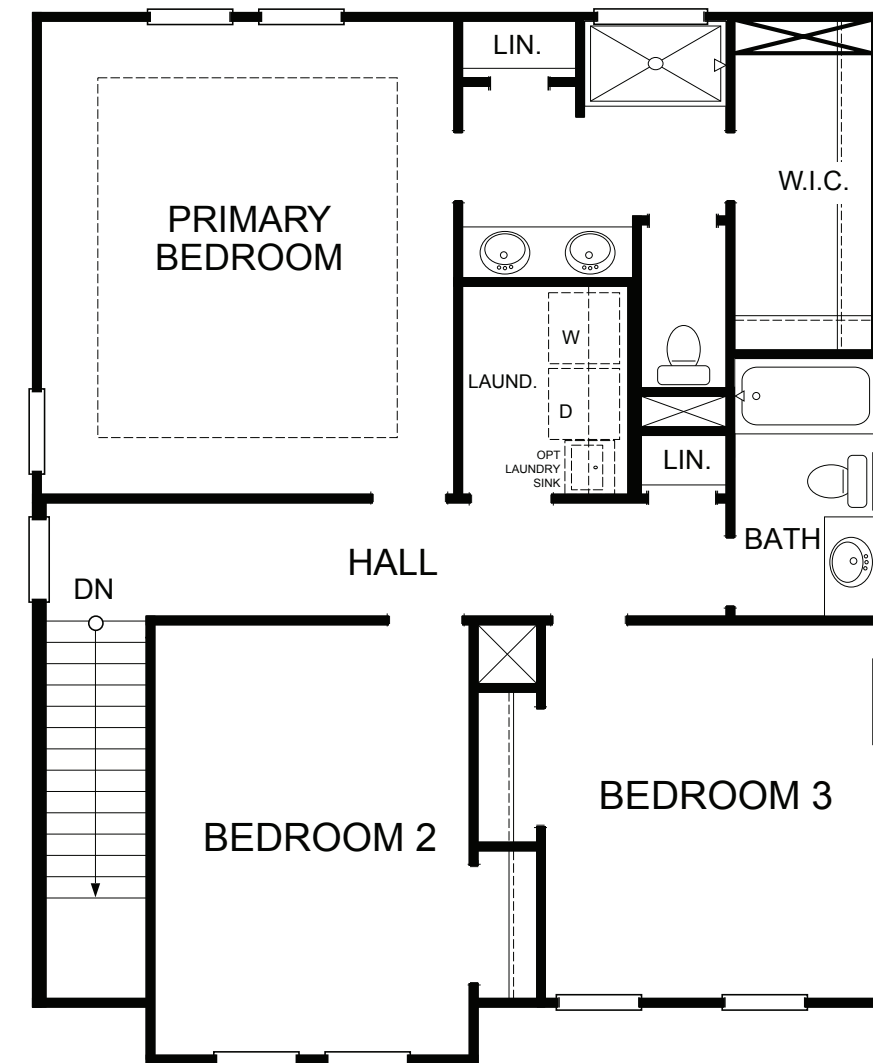

SECOND FLOOR