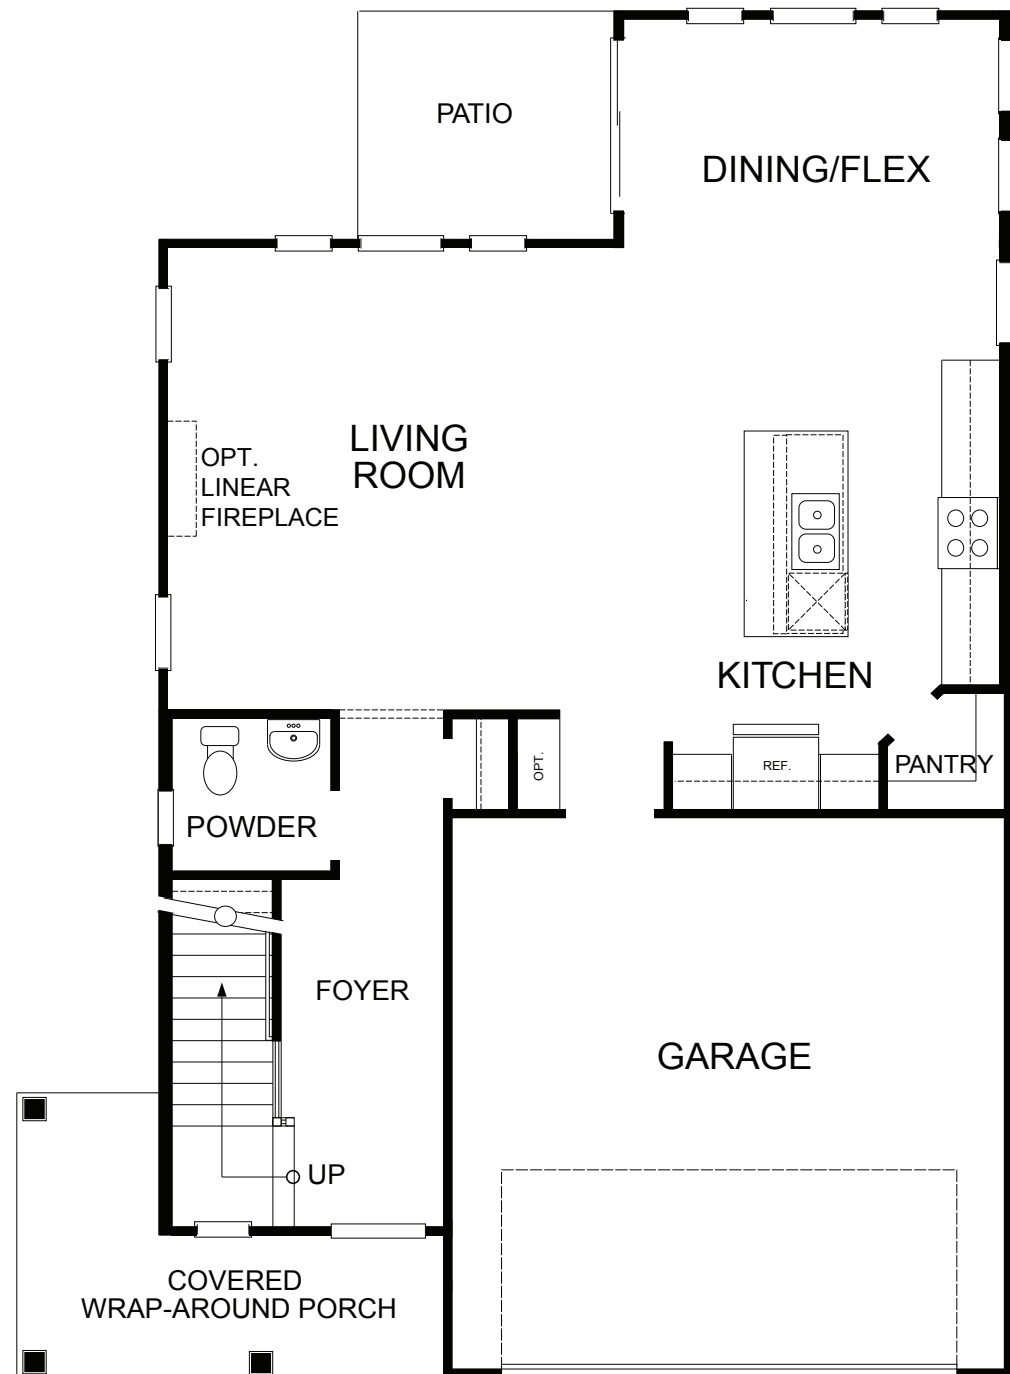

FIRST FLOOR