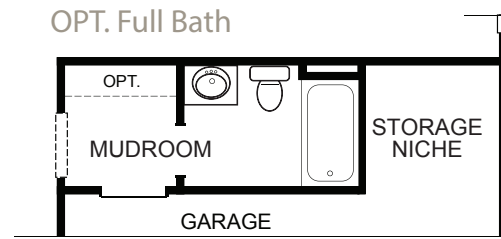

ESSEX

INCREDIBLE INCLUDED FEATURES

- James Hardie Siding
- 9 Foot Ceiling on First & Second Floor
- Second Floor Loft or Bedroom 4
- Tray Ceiling in Primary
- Large Kitchen Island
- Mud Room off Garage Entry
- Separate Soaker Tub & Shower in Primary Bath

SELECTED HOME ENHANCEMENTS

- Covered Porch
- Sunroom
- Bedroom 4 with Loft
- Full Bath on First Floor
- Double Oven
- First Floor Bedroom

CRAFTSMAN

PLANTERS STATION

TRADITIONAL

COASTAL

FARMHOUSE
FARMHOUSE ELEVATION SHOWN WITH
OPTIONAL BLACK WINDOWS

The ESSEX Plan

Windows @ Coastal Elevation