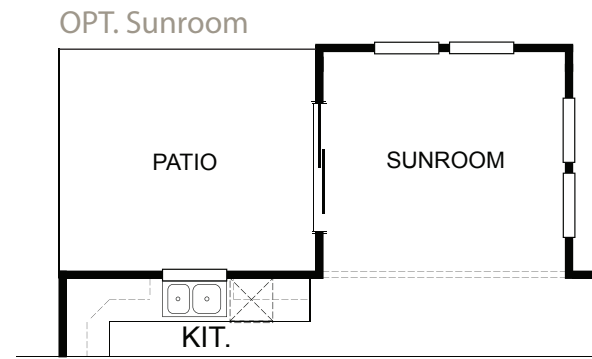

The ESSEX Plan