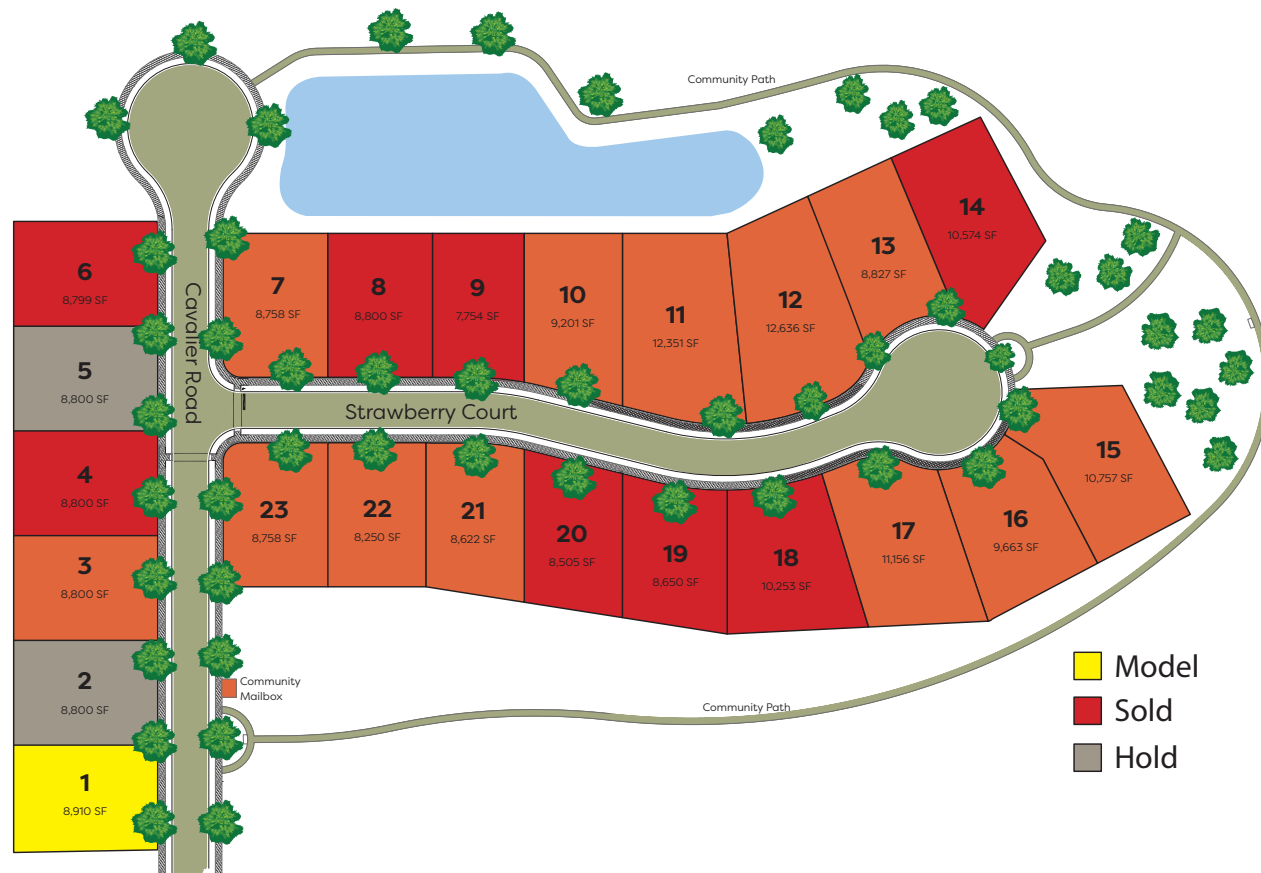

Selected Home Enhancements

- Covered Porch or Screened Porch
- Sunroom
- Double Oven
- Beverage Center

Coastal (Shown with standard wrap-around porch)

Traditional

Craftsman

ETHERIDGE CONSTRUCTION
homes built for your family by ours
EtheridgeConstruction.com

Suffolk, Virginia

The Bedford Plan

FIRST FLOOR

SECOND FLOOR