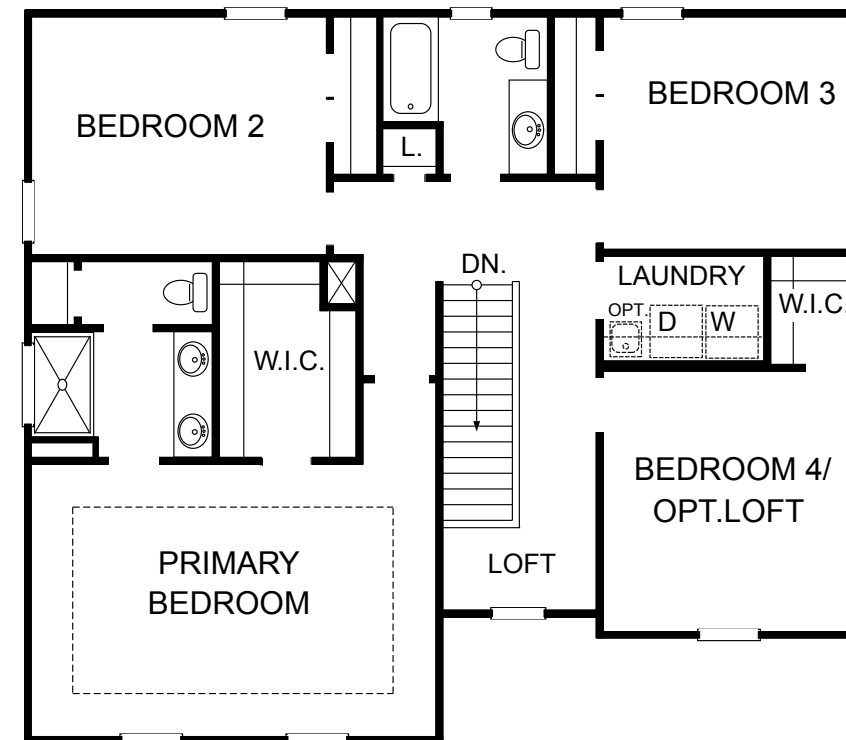

SECOND FLOOR