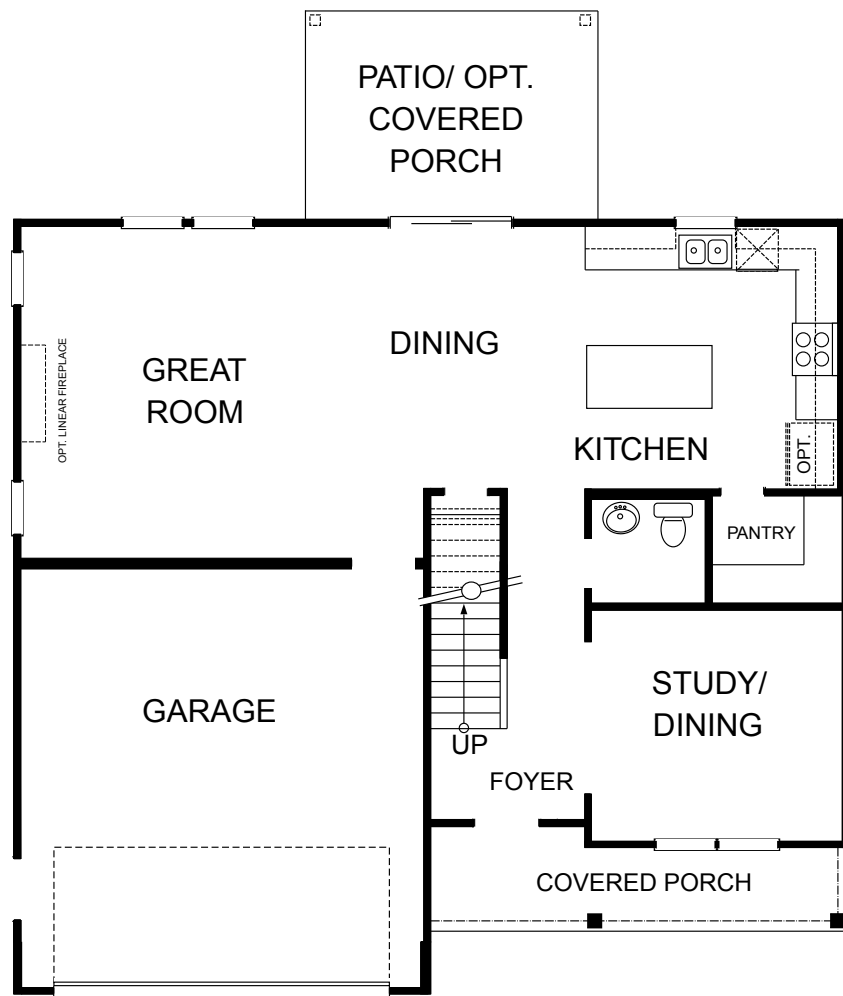

POINDEXTER

INCREDIBLE INCLUDED FEATURES

- Patio
- James Hardie Siding
- 9 Foot Ceiling on First & Second Floor
- Tray Ceiling in Primary
- Kitchen Island
- Walk-in Pantry

SELECTED HOME ENHANCEMENTS

- Sunroom
- Glass French Doors on Study
- Loft
- Beverage Center in Loft
- Covered Porch
- Electric Linear Fireplace

PLANTERS STATION

Suffolk, Virginia

The POINDEXTER Plan

FIRST FLOOR

SECOND FLOOR